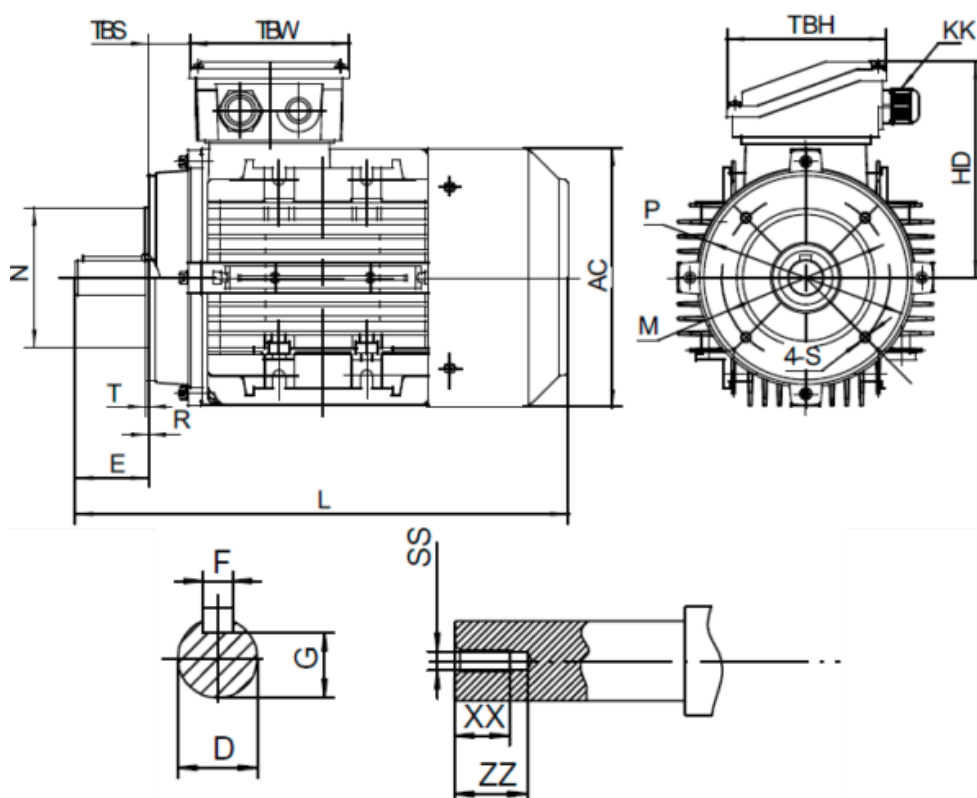

Data Sheet

Article number: 25180011061540

Description: Kleedrive T3A 90L-6 1.1kw 900 rpm UL/CSA
3x230/400V 50 HZ IP55 B14 Eff=81%

Measures

| | | |
|-----------|-------------|------------|
| AA = 176 | L = 313/338 | TBH = 109 |
| AC = Ø177 | M = Ø115 | TBS = 28.5 |
| AD = 235 | N = Ø95 | TBW = 109 |
| D = Ø24 | P = Ø140 | XX = 19 |
| E = 50 | R = 0 | ZZ = 25 |
| F = 8 | S = M8 | |
| G = 20 | SS = M8 | |
| HD = 145 | T = 3 | |